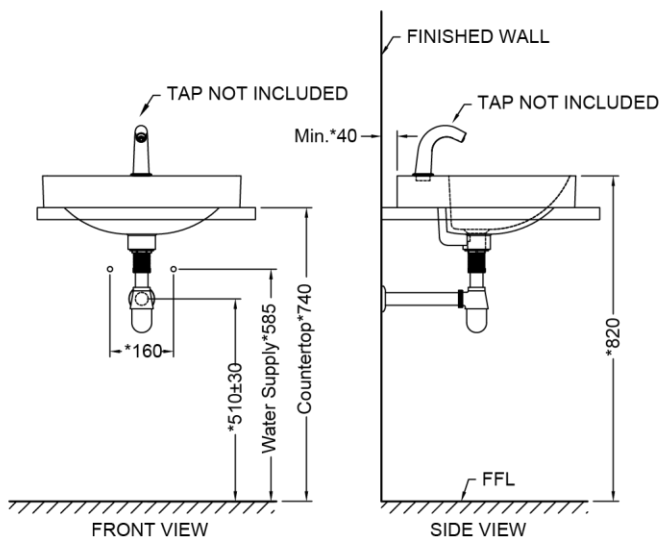

Vanity Top Lavatory

PRODUCT FEATURES

- High gloss surface finishing
- Easy to clean surface profile

PRODUCT SPECIFICATIONS

- Dimension: 500 (L) x 450 (W) x 185 (H) mm
- Material: Vitreous China

TECHNICAL DRAWING

OPTIONAL FEATURE:

Anti-Bacterial
Technology

INSTALLATION DETAILS

All dimension in mm.
(*) Denotes recommended value.