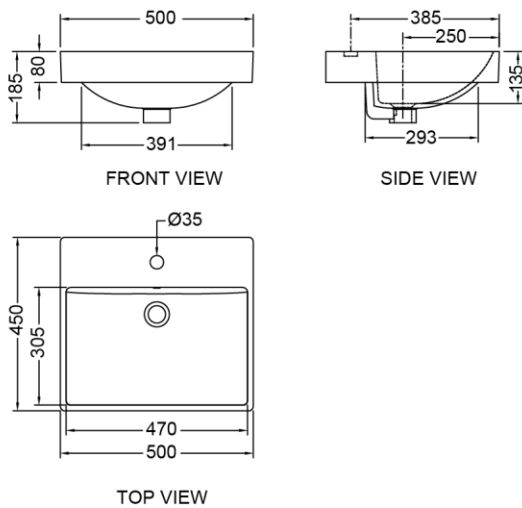

Vanity Top Lavatory

PRODUCT FEATURES

- High gloss surface finishing
- Easy to clean surface profile

PRODUCT SPECIFICATIONS

- Dimension: 500 (L) x 450 (W) x 185 (H) mm
- Material: Vitreous China

TECHNICAL DRAWING

OPTIONAL FEATURE:

Anti-Bacterial
Technology

INSTALLATION DETAILS

All dimension in mm.
(*) Denotes recommended value.